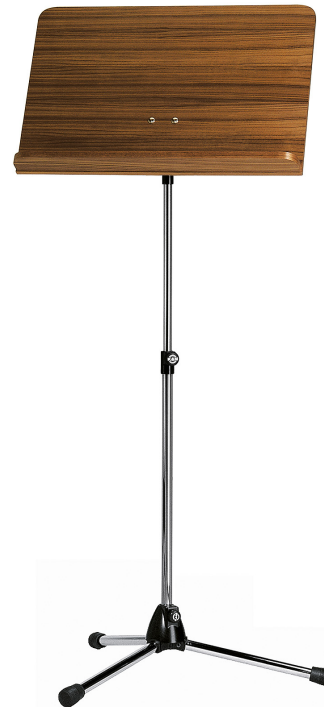

## Orchestra music stand

### Product variant

11811-050-02 - chrome stand, walnut wooden desk

### Data

Connection stand/plate	prismatic »V-block« connector
EAN	4016842829392
Height	from 680 to 1,210 mm
Leg construction	socket with foldable legs
Material	steel stand, wooden desk
Music desk dimensions	550 x 355 mm
Product Category	Topline
Rod combination	2-piece folding design
Type	chrome stand, walnut wooden desk
Weight	4.35 kg

These professional-quality orchestra music stands are rock-steady thanks to the die-cast base and folding legs. A prismatic »V-block« connector attaches the removable desk to the stand. Desks are available in a variety of premium woods and other materials.