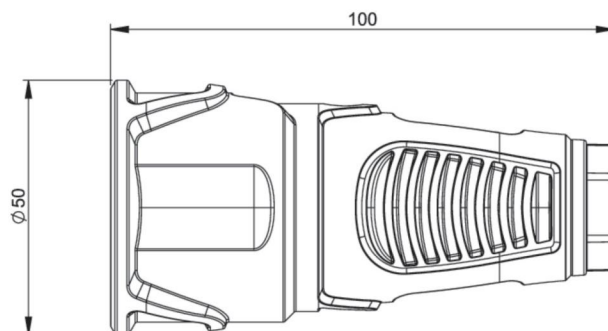

article#	2510-ss
article description	Taurus2 rubber safety connector nat IP20 (black)
description long	Safety connector series Taurus2 - rubber color (housing/ring): black/black material (housing/contact carrier): TPE/PA6 earthing system: Austrian/German 16A/ 250V AC / 3p (2P+E), protection rating: IP20
GTIN (EAN)	9003399469060
country of origin	AT
customs number	85366990
net weight	0.071 kg
packaging quantity	20
minimum order quantity	200

ETIM 10.0	EC001327
Model	Coupler with protective contact CEE 7/3 (type F)
Material	Rubber
Material quality	Thermoplastic
Degree of protection (IP)	IP20
Insert direction	Straight
Connection system	Screwed terminal
Colour	Black
Number of poles	3
Nominal voltage	250 V
Nominal current	16 A
For heavy conditions according to VDE	True

K (cable Ø)	6-13 mm
wire flexible	1-2,5 mm ²
contact screws	80 Ncm
housing screws	110 Ncm
strain relief	110 Ncm
dismantling length	30 mm
stripping length	7 mm
ambient temperature	-25 – 40 °C

<https://www.pcelectric.at/shop/en/?func=detail&artnr=2510-ss>