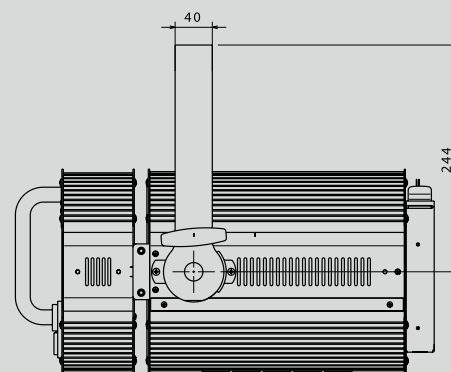

FAMILY

SCENA	80	120	200
HQS			
FC			●
CT			
WH			

APPLICATIONS

Theatres: Ideal for shaping actors and stage sets with soft, even light, adapting to various atmospheres thanks to adjustable color temperature.

TV Studios: Delivers high-quality, flicker-free light, perfect for professional filming and broadcast environments.

Live Events and Concerts: Powerful, versatile, and fast with DMX control, enabling dynamic effects and smooth scene transitions with motorized zoom.

Museums and Exhibitions: Enhances artworks and spaces with precise, silent light while maintaining natural color rendering.

Trade Shows and Temporary Installations: Compact and flexible, it creates engaging lighting setups for dynamic exhibition environments.

Churches and Performance Venues: Suitable for concerts, performances, or ceremonies, blending discreetly into architecture while providing accent lighting.

Educational Environments: A valuable teaching tool for theatre schools and academies, thanks to its ease of use and professional features.

SKILLS

- High-power RGBW LED
- Ø150 mm Fresnel lens
- 14°-60° linear zoom
- Adjustable color temperature (2700K – 8000K)
- DMX/RDM and manual control
- Flexible DMX modes
- Firmware updatable via dongle
- Advanced electronic protection
- Professional connectors
- Compact and robust design

FEATURES

CERTIFICATIONS

CODE

03.TS 054 Manual .46 .F
055 Motorized

FINITURES