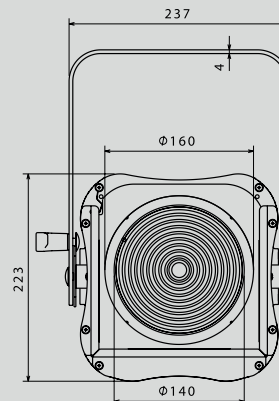

FAMILY

SCENA	80	120	200
HQS			
FC			●
CT			
WH			

APPLICATIONS

Theatres: Ideal for shaping actors and stage sets with soft, even light, adapting to various atmospheres thanks to adjustable color temperature.

TV Studios: Delivers high-quality, flicker-free light, perfect for professional filming and broadcast environments.

Live Events and Concerts: Powerful, versatile, and fast with DMX control, enabling dynamic effects and smooth scene transitions with motorized zoom.

Museums and Exhibitions: Enhances artworks and spaces with precise, silent light while maintaining natural color rendering.

Trade Shows and Temporary Installations: Compact and flexible, it creates engaging lighting setups for dynamic exhibition environments.

Churches and Performance Venues: Suitable for concerts, performances, or ceremonies, blending discreetly into architecture while providing accent lighting.

Educational Environments: A valuable teaching tool for theatre schools and academies, thanks to its ease of use and professional features.

SKILLS

- High-power RGBW LED
- Ø150 mm Fresnel lens
- 14°-60° linear zoom
- Adjustable color temperature (2700K – 8000K)
- DMX/RDM and manual control
- Flexible DMX modes
- Firmware updatable via dongle
- Advanced electronic protection
- Professional connectors
- Compact and robust design

FEATURES

CERTIFICATIONS

CODE

03.TS 054 Manual .46 .F
055 Motorized

FINITURES