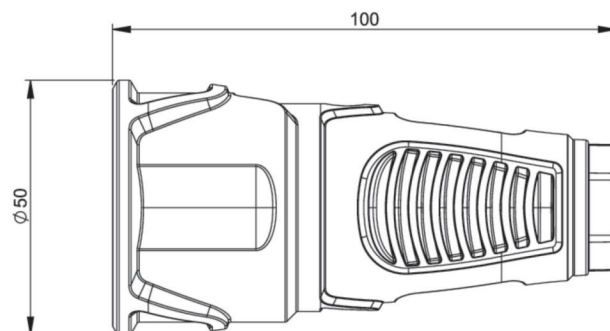

article#	2510-sr
article description	Taurus2 rubber safety connector nat IP20 (black/red)
description long	Safety connector series Taurus2 - rubber color (housing/ring): black/red material (housing/contact carrier): TPE/PA6 earthing system: Austrian/German 16A/ 250V AC /3p (2P+E), protection rating: IP20
GTIN (EAN)	9003399465420
country of origin	AT
customs number	85366990
net weight	0.071 kg
packaging quantity	20
minimum order quantity	20

ETIM 10.0	EC001327
Model	Coupler with protective contact CEE 7/3 (type F)
Material	Rubber
Material quality	Thermoplastic
Degree of protection (IP)	IP20
Insert direction	Straight
Connection system	Screwed terminal
Colour	Black
Number of poles	3
Nominal voltage	250 V
Nominal current	16 A
For heavy conditions according to VDE	True

K (cable Ø)	6-13 mm
wire flexible	1-2,5 mm ²
contact screws	80 Ncm
housing screws	110 Ncm
strain relief	110 Ncm
dismantling length	30 mm
stripping length	7 mm
ambient temperature	-25 – 40 °C

<https://www.pcelectric.at/shop/en/?func=detail&artnr=2510-sr>